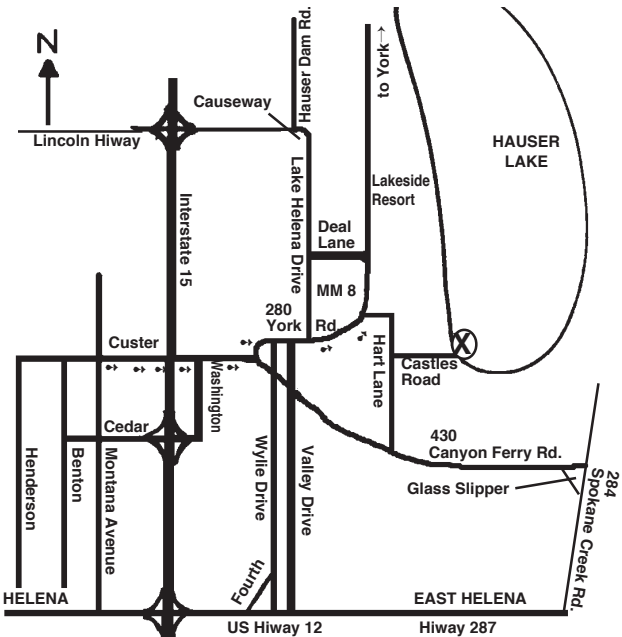

Mine Sapphires Near Helena, Montana

*Spokane Bar Sapphire Mine
& Gold Fever Rock Shop[©]*

Ancient Gravel Terraces at Eagles Heights
Russ, Deb, Cass & Crystel Thompson

DIRECTIONS

Take YORK ROAD before Mile Marker 8, Turn Right on Hart Lane. After road makes 90° turn left on Castles Road.

ORDER CONCENTRATES - YEAR AROUND

Spokane Bar Monster Mine

Continental US - \$95 • Alaska & Hawaii - \$170 • Canada - \$115

El Dorado Monster Mine

Continental US - \$120 • Alaska & Hawaii - \$190 • Canada - \$140

Mini Mine

Continental US - \$45 • Alaska & Hawaii - \$90 • Canada - \$60

Premium Gem Kit

Continental US - \$100 • Alaska & Hawaii - \$145 • Canada - \$115

Gem Kit

Continental US - \$40 • Alaska & Hawaii - \$80 • Canada - \$55